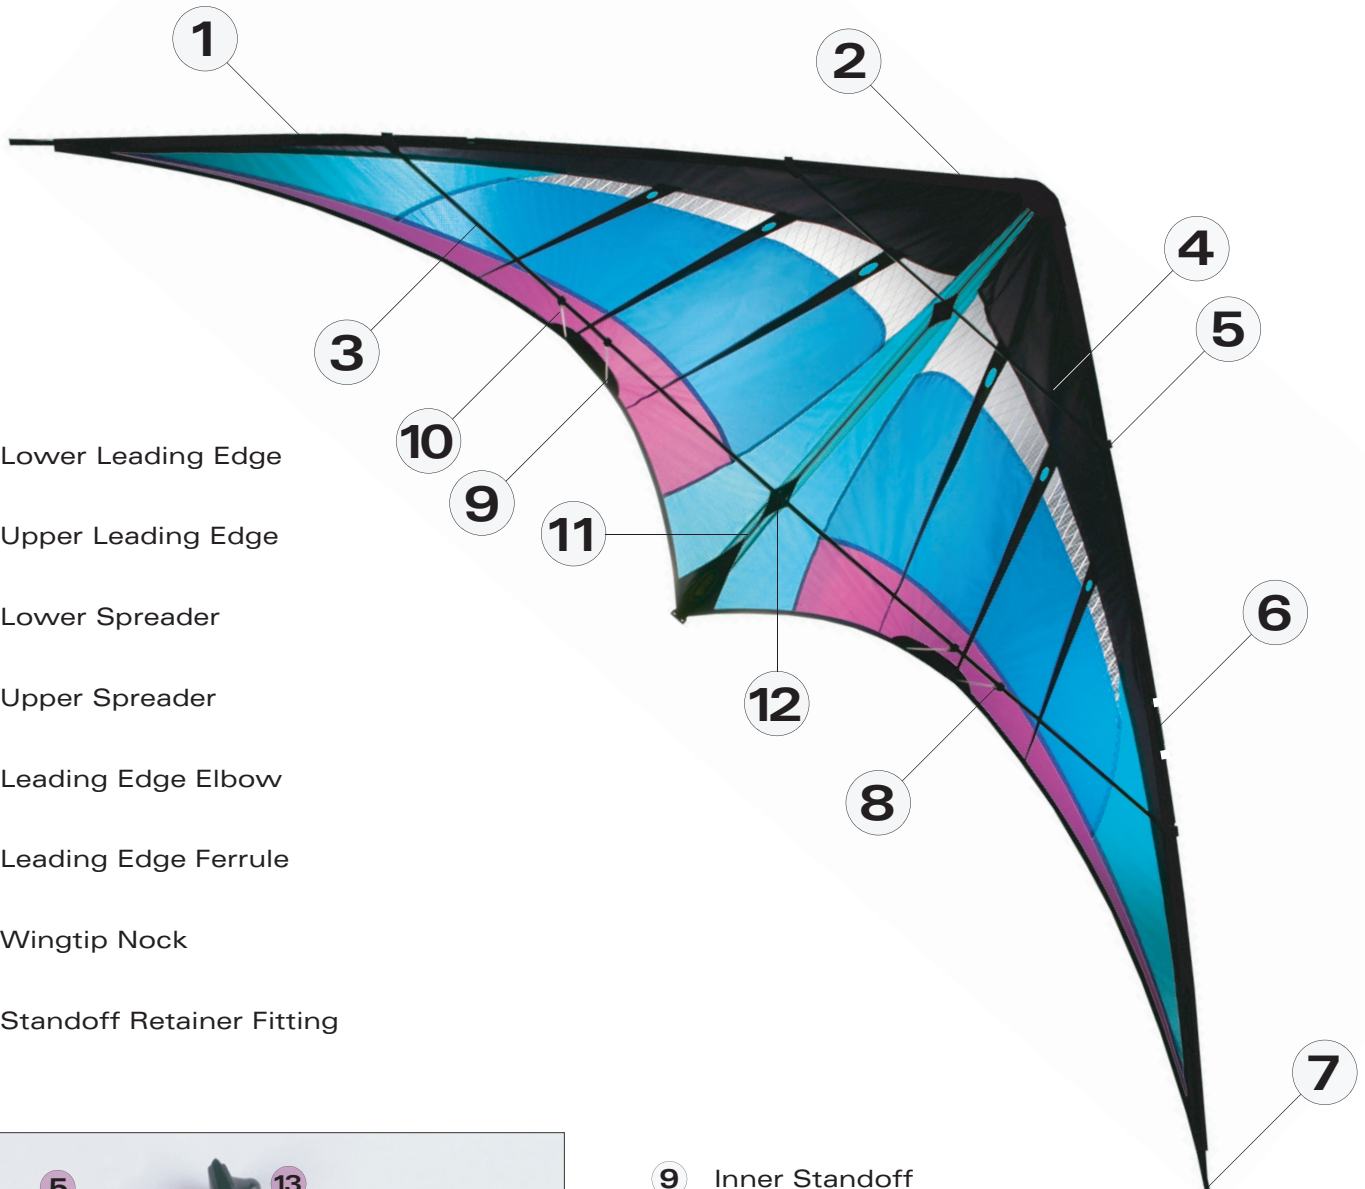

Kite Part Names

HOW-TO

Recreational Line

- ① Lower Leading Edge
- ② Upper Leading Edge
- ③ Lower Spreader
- ④ Upper Spreader
- ⑤ Leading Edge Elbow
- ⑥ Leading Edge Ferrule
- ⑦ Wingtip Nock
- ⑧ Standoff Retainer Fitting

- ⑨ Inner Standoff
- ⑩ Outer Standoff
- ⑪ Spine
- ⑫ Center T Fitting
- ⑬ Sail Clip